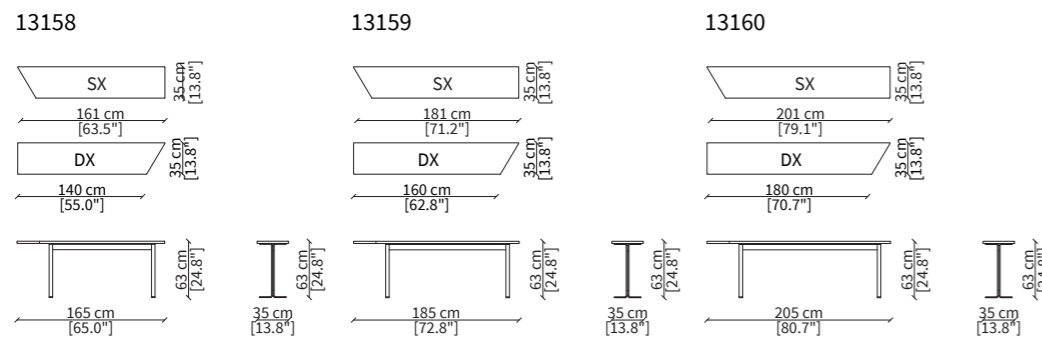

ALTRI ELEMENTI DELLA FAMIGLIA / OTHER ELEMENTS OF THE FAMILY / FLY

Dimensioni espresse in cm se non diversamente indicato.
L'Azienda si riserva il diritto di apportare modifiche ai modelli senza preavviso.
Tolleranza sulle misure indicate di +/- 2%.

Dimensions in centimeter if not differently indicated.
The Company reserves the right to change the models without any advance notice.
Tolerance on the given sizes +/- 2%.